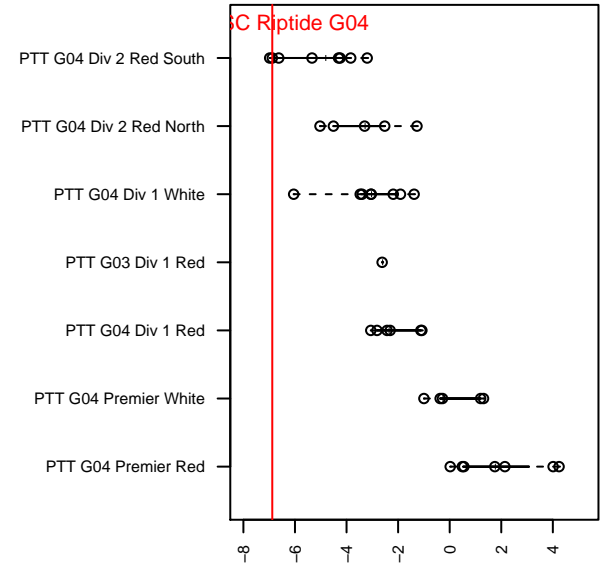

# THUSC Riptide G04

Tualatin Hills United SC  
Tualatin Hills, OR  
G04 total strength=666  
attack=0.57 defense=0.7  
fall league = PTT G04 Div 2 Red South

alt names used:  
THUSC 04G Riptide

Venues played:  
2017 PTT G04 Division 2 Red South

**attack and defense variance (black dot)  
relative to other teams  
and top 10 in region**

**attack and defense rating  
relative to others at age  
and all opponents in last 13 months**

**Performance relative to 13 month average**

**Performance relative to 13 month average**

<b>date</b>	<b>home</b>		<b>away</b>		<b>venue</b>	<b>pred.home</b>	<b>pred.away</b>
2017-10-29	PCU Black 1 G04	1	THUSC Riptide G04	1	2017 PTT G04 Division 2 Red South	0.75	0.65
2017-10-28	THUSC Riptide G04	0	Crossfire OR LOSC Blue II G04	4	2017 PTT G04 Division 2 Red South	0.79	2.33
2017-10-21	THUSC Magnesium G04	3	THUSC Riptide G04	0	2017 PTT G04 Division 2 Red South	2.63	0.42
2017-10-15	THUSC Riptide G04	0	Crossfire OR CUSC Red G04	1	2017 PTT G04 Division 2 Red South	0.34	4.01
2017-10-14	WUFC White G04	4	THUSC Riptide G04	0	2017 PTT G04 Division 2 Red South	2.59	0.28
2017-10-08	Crossfire OR LOSC Blue II G04	4	THUSC Riptide G04	4	2017 PTT G04 Division 2 Red South	2.33	0.79
2017-09-24	THUSC Riptide G04	0	WUFC White G04	0	2017 PTT G04 Division 2 Red South	0.28	2.59
2017-09-23	THUSC Riptide G04	0	PCU Black 1 G04	2	2017 PTT G04 Division 2 Red South	0.65	0.75
2017-09-17	Capital FC Timbers Black G04	1	THUSC Riptide G04	1	2017 PTT G04 Division 2 Red South	2.79	0.45
2017-09-09	THUSC Riptide G04	0	Westside Timbers Mundial TS G04	2	2017 PTT G04 Division 2 Red South	1.35	1.23